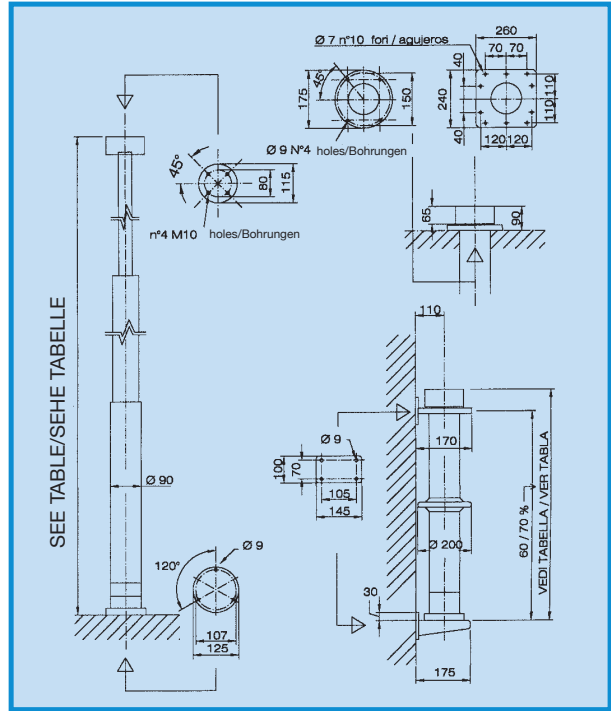

COMPACT MASTS – A FEW EXAMPLES...

COMPACT 77mm Ø

Without collars or clamps. Shorter retractors

COMPACT 90mm Ø

COMPACT 115mm Ø

COMPACT MASTS ARE AVAILABLE FOR ROYAL MAST RANGE

- 66mm Ø
- 77mm Ø
- 90mm Ø
- 115mm Ø
- 152mm Ø

ALSO FOR PREMIER RANGE

- 200mm Ø
- 250mm Ø

NOTE:

These masts are shorter retracted and come with a top cover which protects when retracted. These masts do not have clamps on each section.