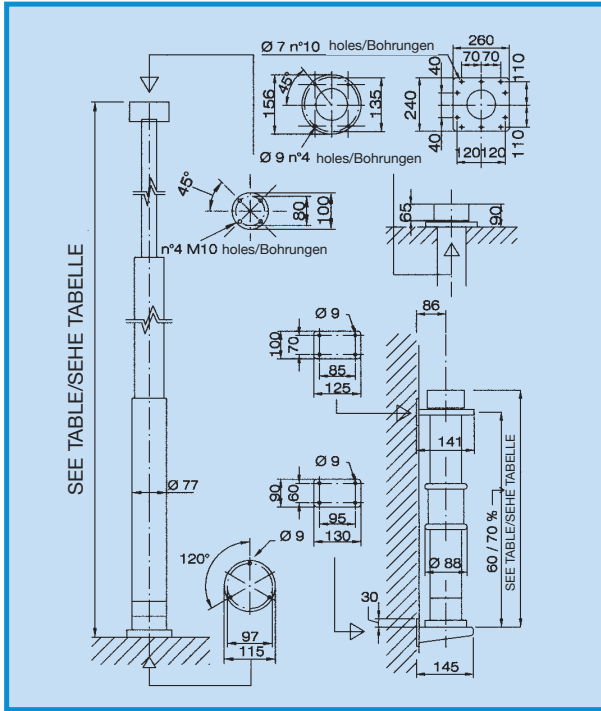

COMPACT MASTS – A FEW EXAMPLES...

COMPACT 77mm Ø

Without collars or clamps. Shorter retractors

COMPACT 90mm Ø

COMPACT 115mm Ø

COMPACT MASTS ARE AVAILABLE FOR ROYAL MAST RANGE

- 66mm Ø
- 77mm Ø
- 90mm Ø
- 115mm Ø
- 152mm Ø

ALSO FOR PREMIER RANGE

- 200mm Ø
- 250mm Ø

NOTE:

These masts are shorter retracted and come with a top cover which protects when retracted. These masts do not have clamps on each section.