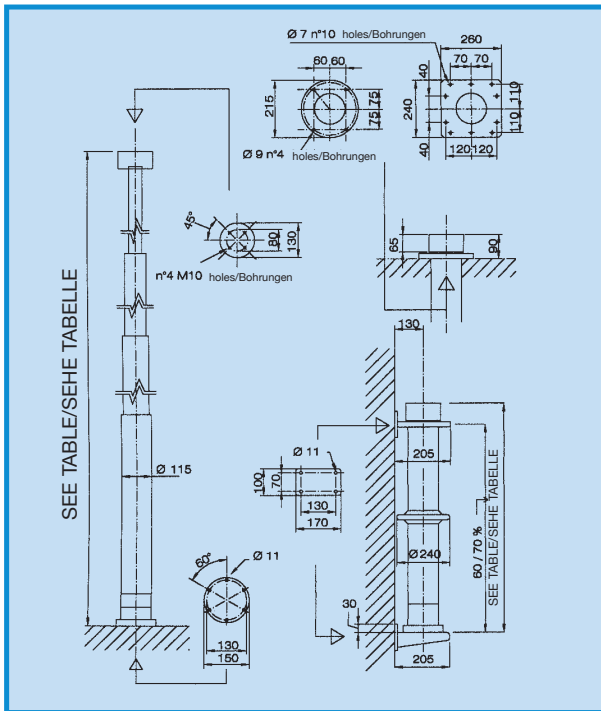

COMPACT MASTS – A FEW EXAMPLES...

COMPACT 77mm Ø

Without collars or clamps. Shorter retractors

COMPACT 90mm Ø

COMPACT 115mm Ø

COMPACT MASTS ARE AVAILABLE FOR ROYAL MAST RANGE

- 66mm Ø
- 77mm Ø
- 90mm Ø
- 115mm Ø
- 152mm Ø

ALSO FOR PREMIER RANGE

- 200mm Ø
- 250mm Ø

NOTE:

These masts are shorter retracted and come with a top cover which protects when retracted. These masts do not have clamps on each section.